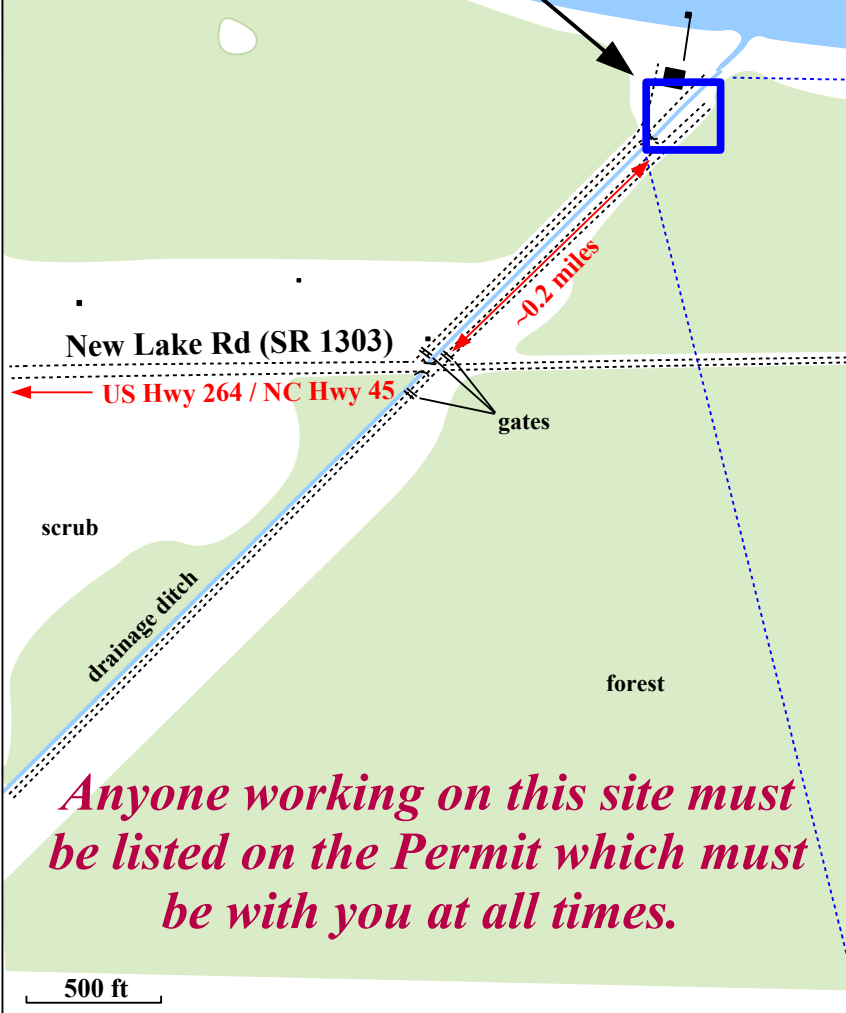

Site Map (Page 1 of 2)
North Carolina
Monitoring Well Network
New Lake Site, M 12L
Northeast of Belhaven, Hyde County, NC

NOTE: This map is for informational purposes only. It does not authorize any party to enter onto any lands depicted herein.

**New Lake
Monitoring
Station
(7 wells)
(detailed insert
page 2)**

Anyone working on this site must be listed on the Permit which must be with you at all times.

New Lake Monitoring Station (7 wells)

New Lake (Alligator Lake)

Site Map (Page 2 of 2)

North Carolina

Monitoring Well Network

New Lake Site, M 12L

Northeast of Belhaven, Hyde County, NC

NOTE: This map is for informational purposes only. It does not authorize any party to enter onto any lands depicted herein.