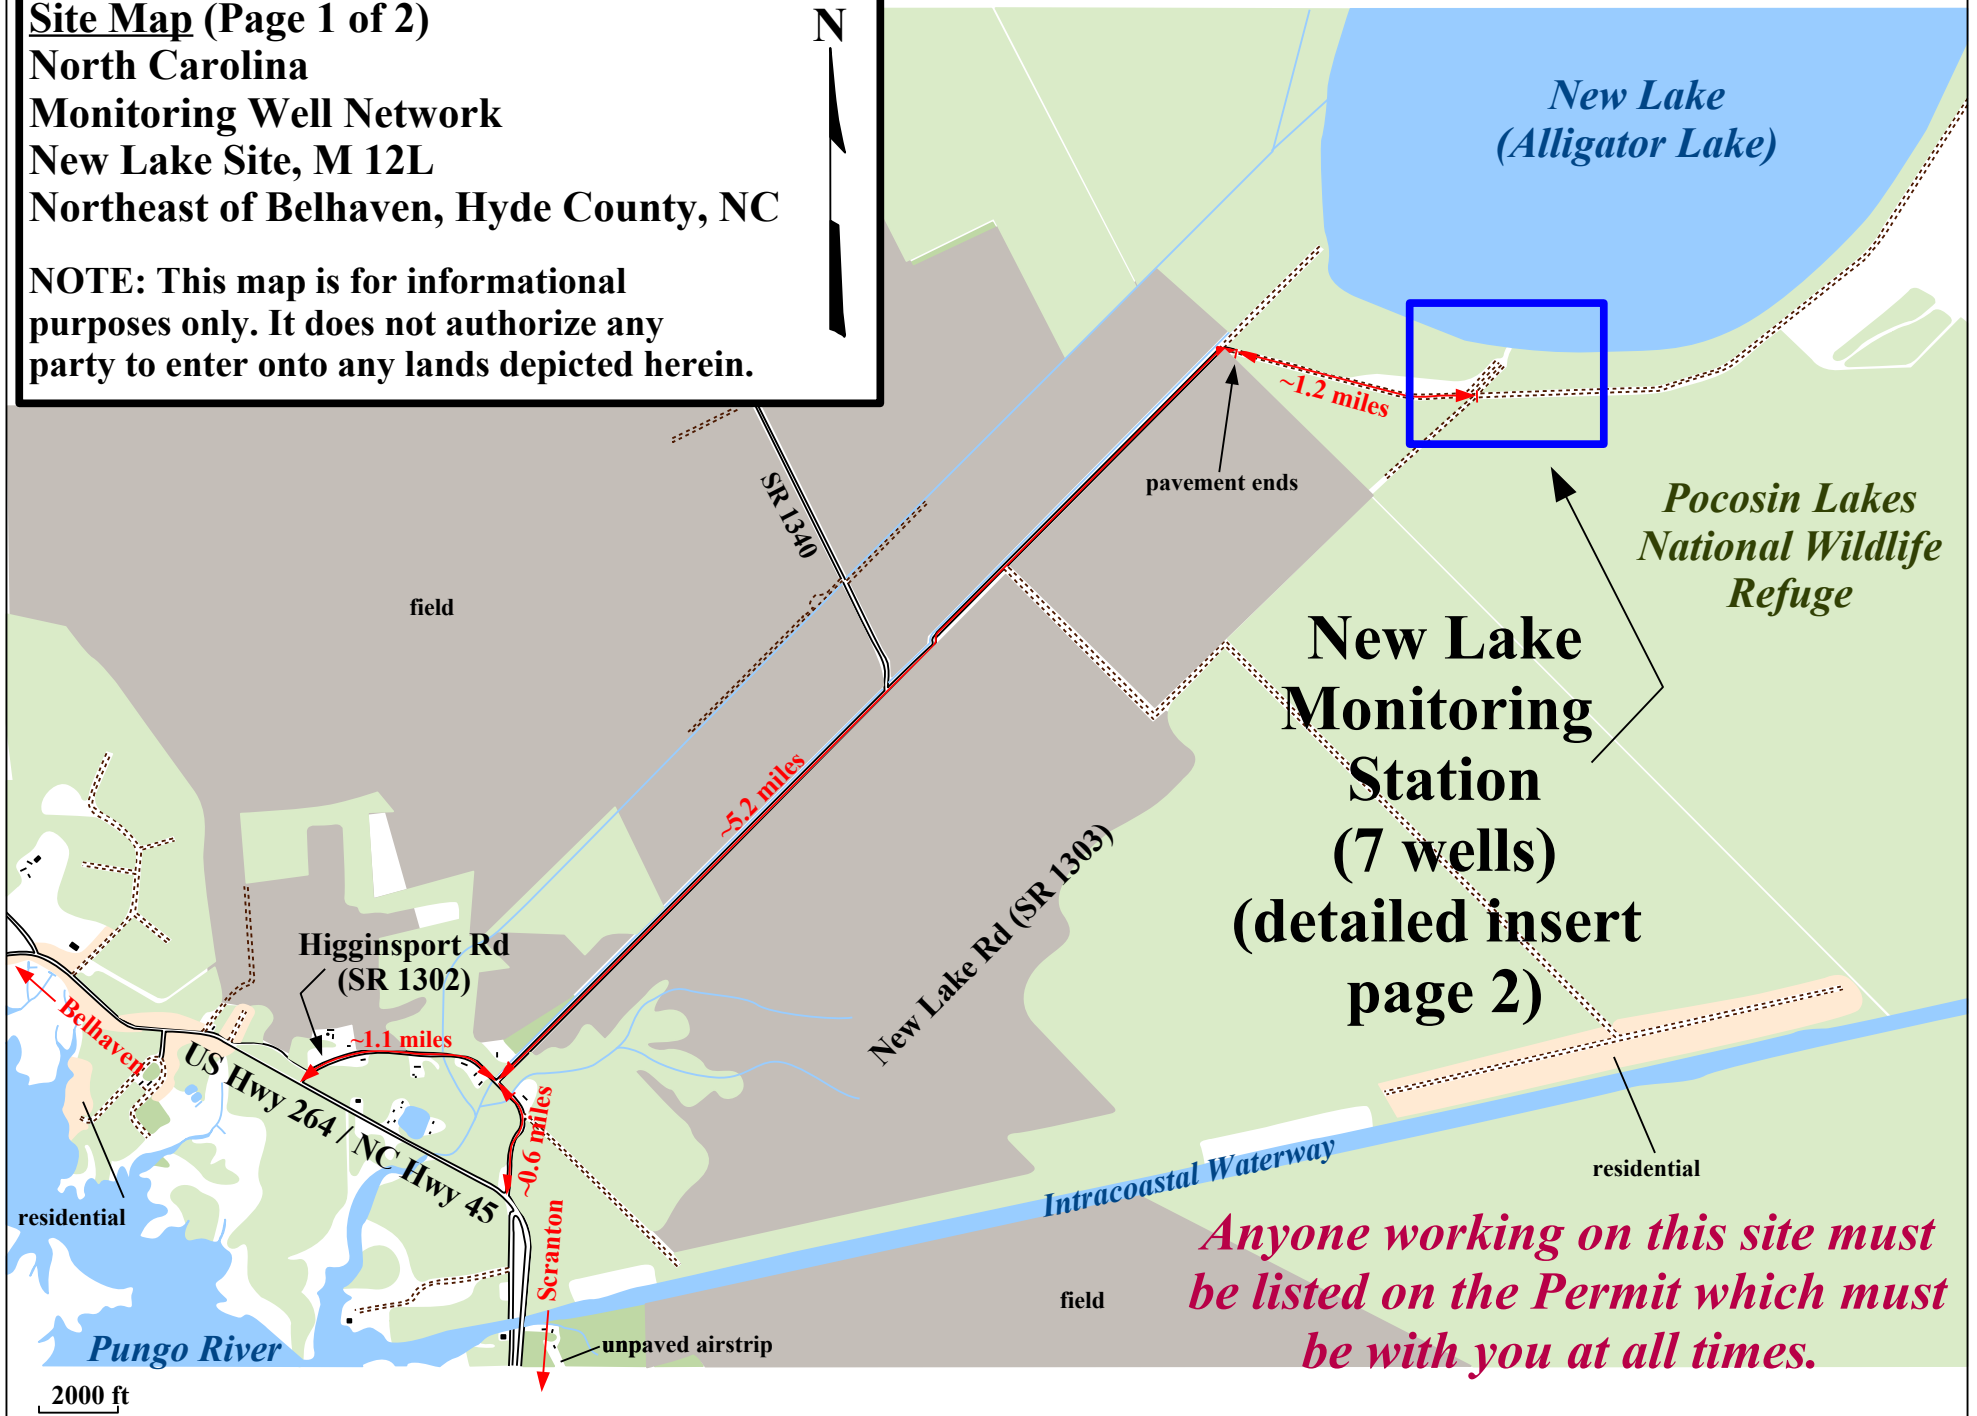

Site Map (Page 1 of 2)
North Carolina
Monitoring Well Network
New Lake Site, M 12L
Northeast of Belhaven, Hyde County, NC

NOTE: This map is for informational purposes only. It does not authorize any party to enter onto any lands depicted herein.

**New Lake
Monitoring
Station
(7 wells)
(detailed insert
page 2)**

Anyone working on this site must be listed on the Permit which must be with you at all times.

New Lake Monitoring Station (7 wells)

New Lake (Alligator Lake)

Site Map (Page 2 of 2)

North Carolina

Monitoring Well Network

New Lake Site, M 12L

Northeast of Belhaven, Hyde County, NC

NOTE: This map is for informational purposes only. It does not authorize any party to enter onto any lands depicted herein.